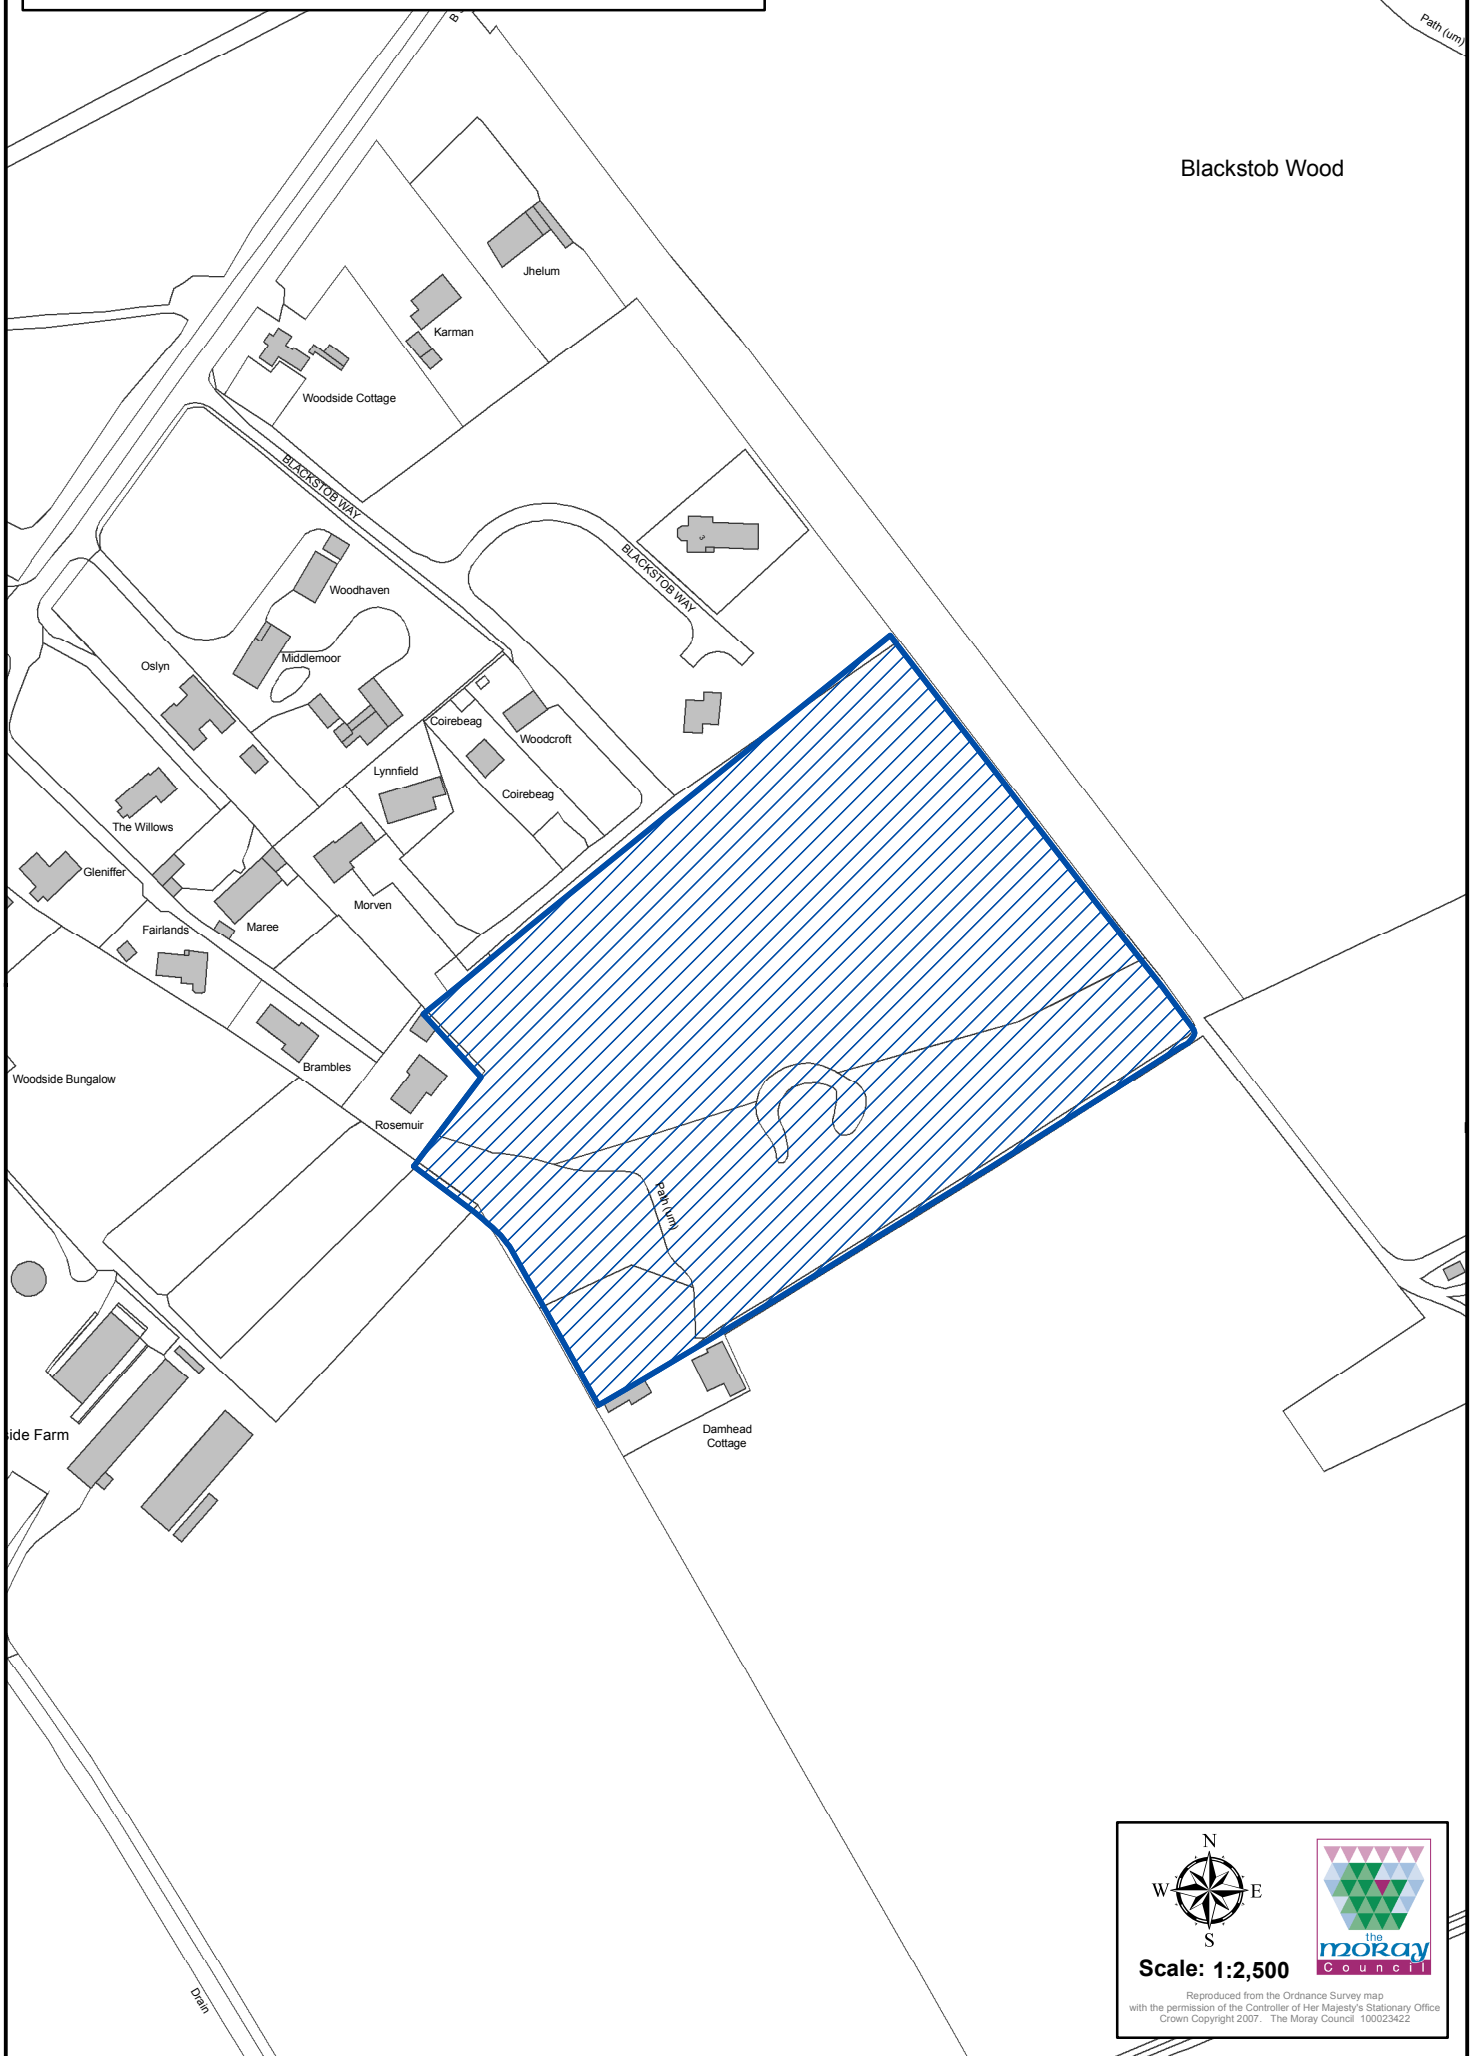

Proposed TPO - Damhead, Kinloss

Blackstob Wood

N
W E
S

Scale: 1:2,500

Reproduced from the Ordnance Survey map
with the permission of the Controller of Her Majesty's Stationary Office
Crown Copyright 2007. The Moray Council 100023422